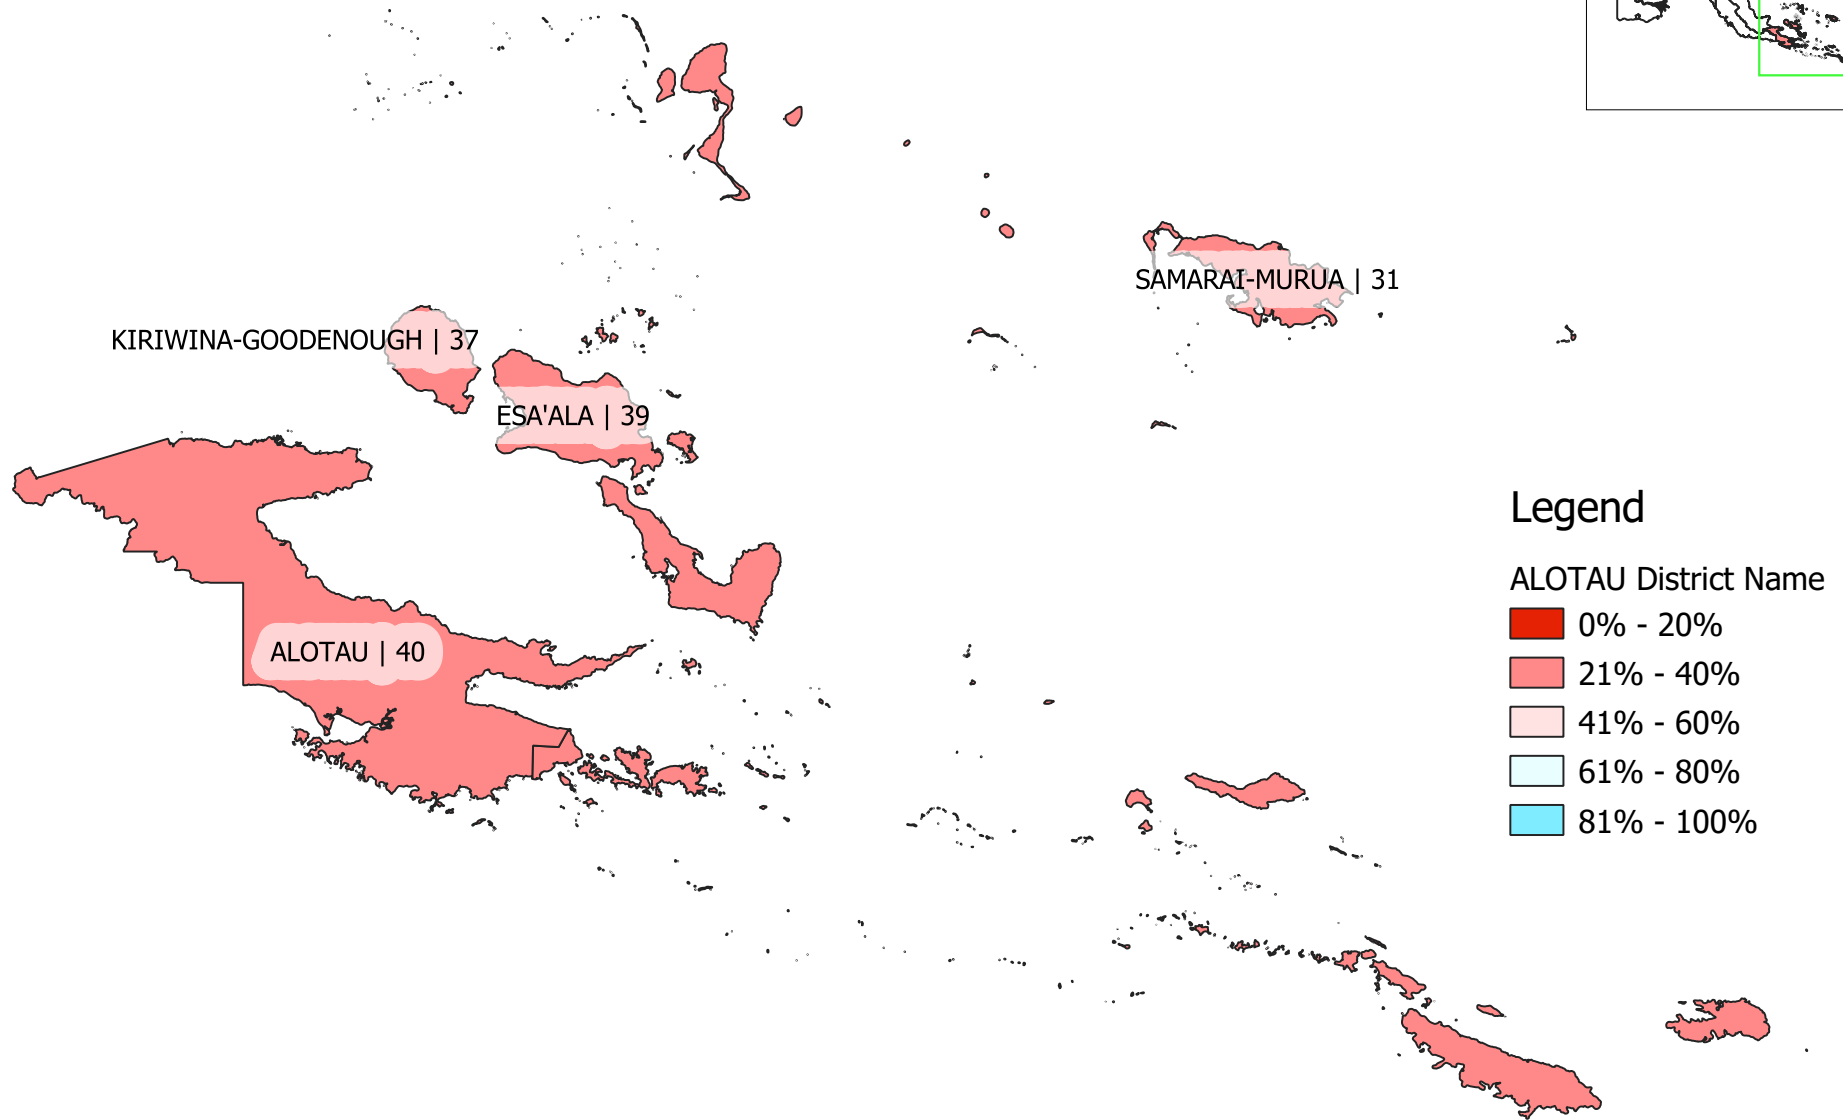

# Universal Basic Education - Access Rate Districts of Milne Bay Province 2019

## Legend

ALOTAU District Name

- 0% - 20%
- 21% - 40%
- 41% - 60%
- 61% - 80%
- 81% - 100%