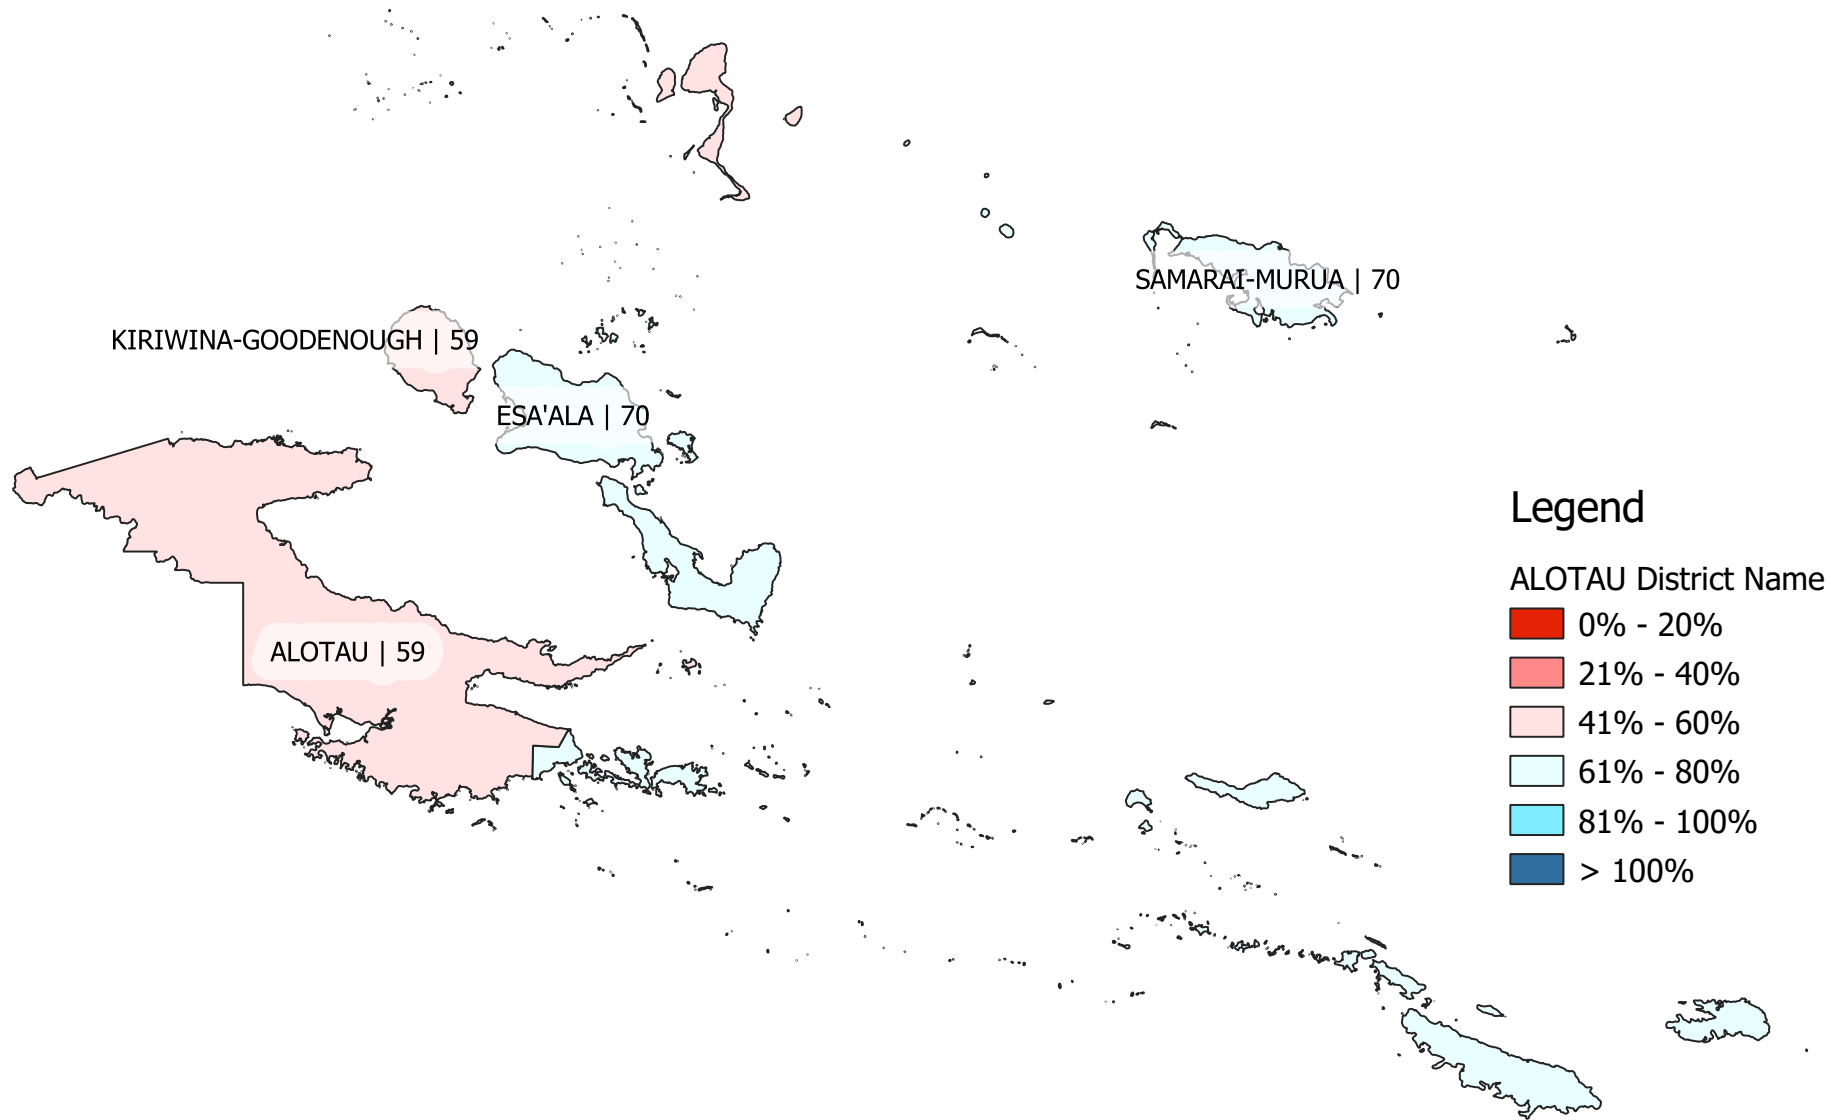

Universal Basic Education - Cohort Retention Rate Districts of Milne Bay Province 2019

Legend

ALOTAU District Name

- 0% - 20%
- 21% - 40%
- 41% - 60%
- 61% - 80%
- 81% - 100%
- > 100%