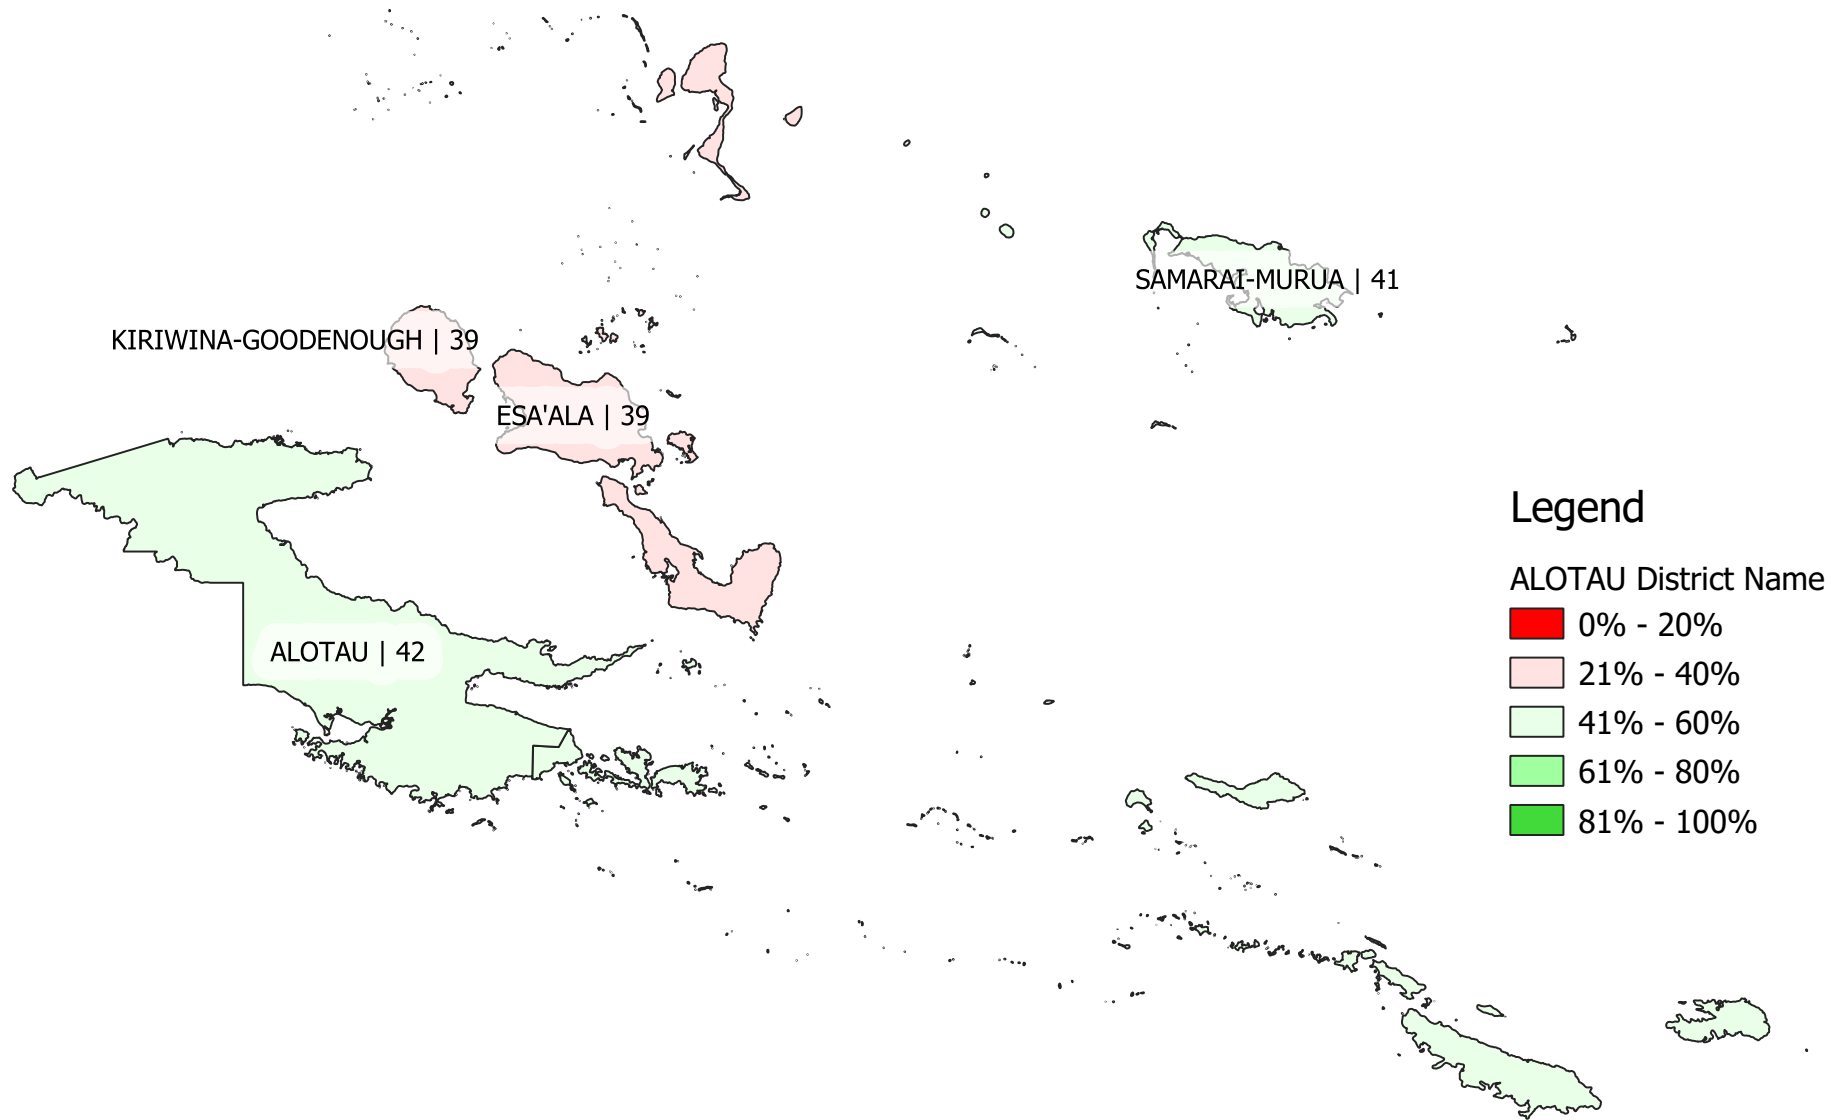

Universal Basic Education - Examination Pass Rate Districts of Milne Bay Province 2019

Legend

ALOTAU District Name

- 0% - 20%
- 21% - 40%
- 41% - 60%
- 61% - 80%
- 81% - 100%