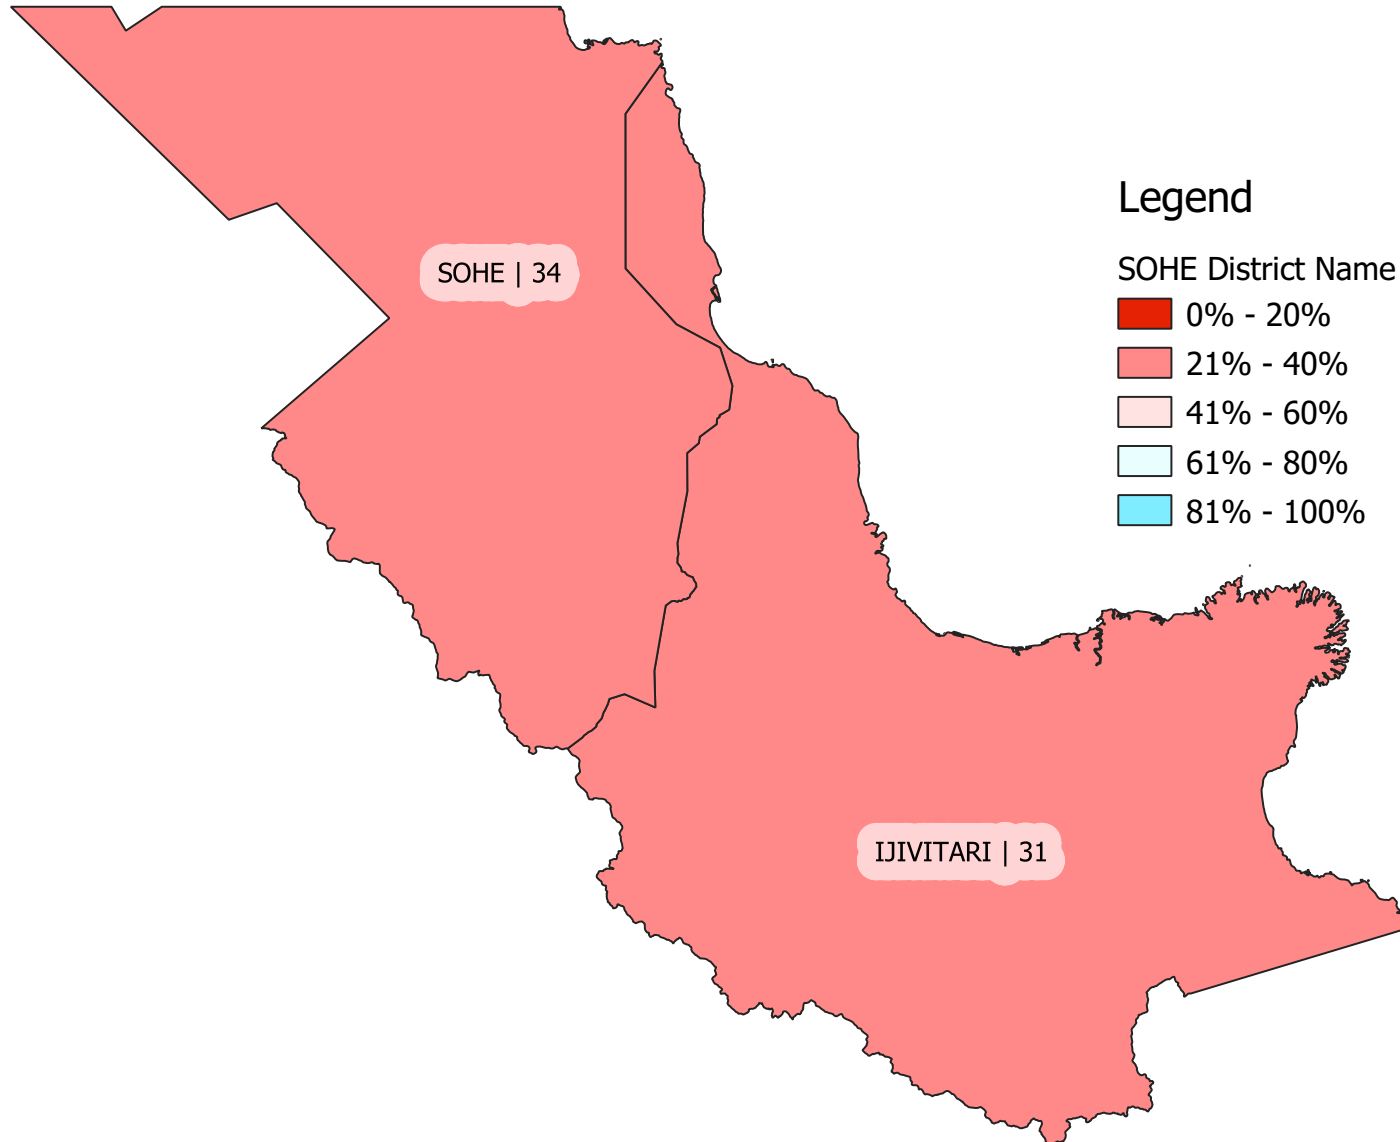

Universal Basic Education - Access Rate Districts of Northern Province 2019

Source: Magury, Key 2019 UBE Indicators for PNG's province and district profile
Spatial data compiled from PNG NSO census data