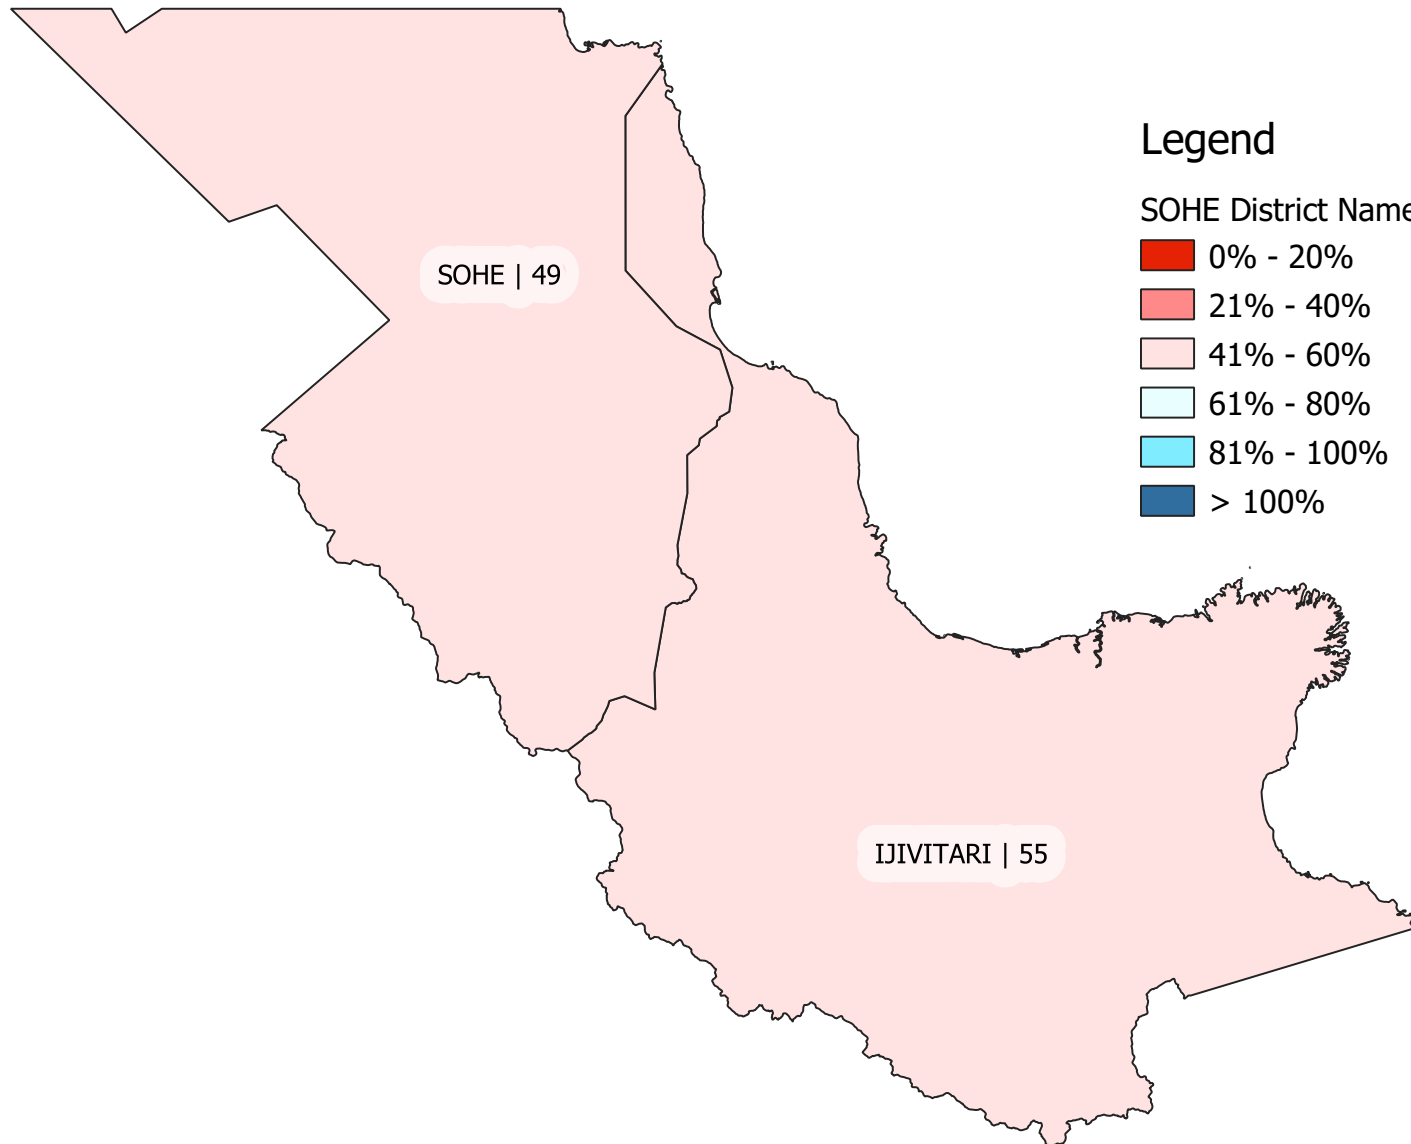

Universal Basic Education - Cohort Retentions Rate Districts of Northern Province 2019

Source: Magury, Key 2019 UBE Indicators for PNG's province and district profile
Spatial data compiled from PNG NSO census data

Produced by PNG National Research Institute, 2021