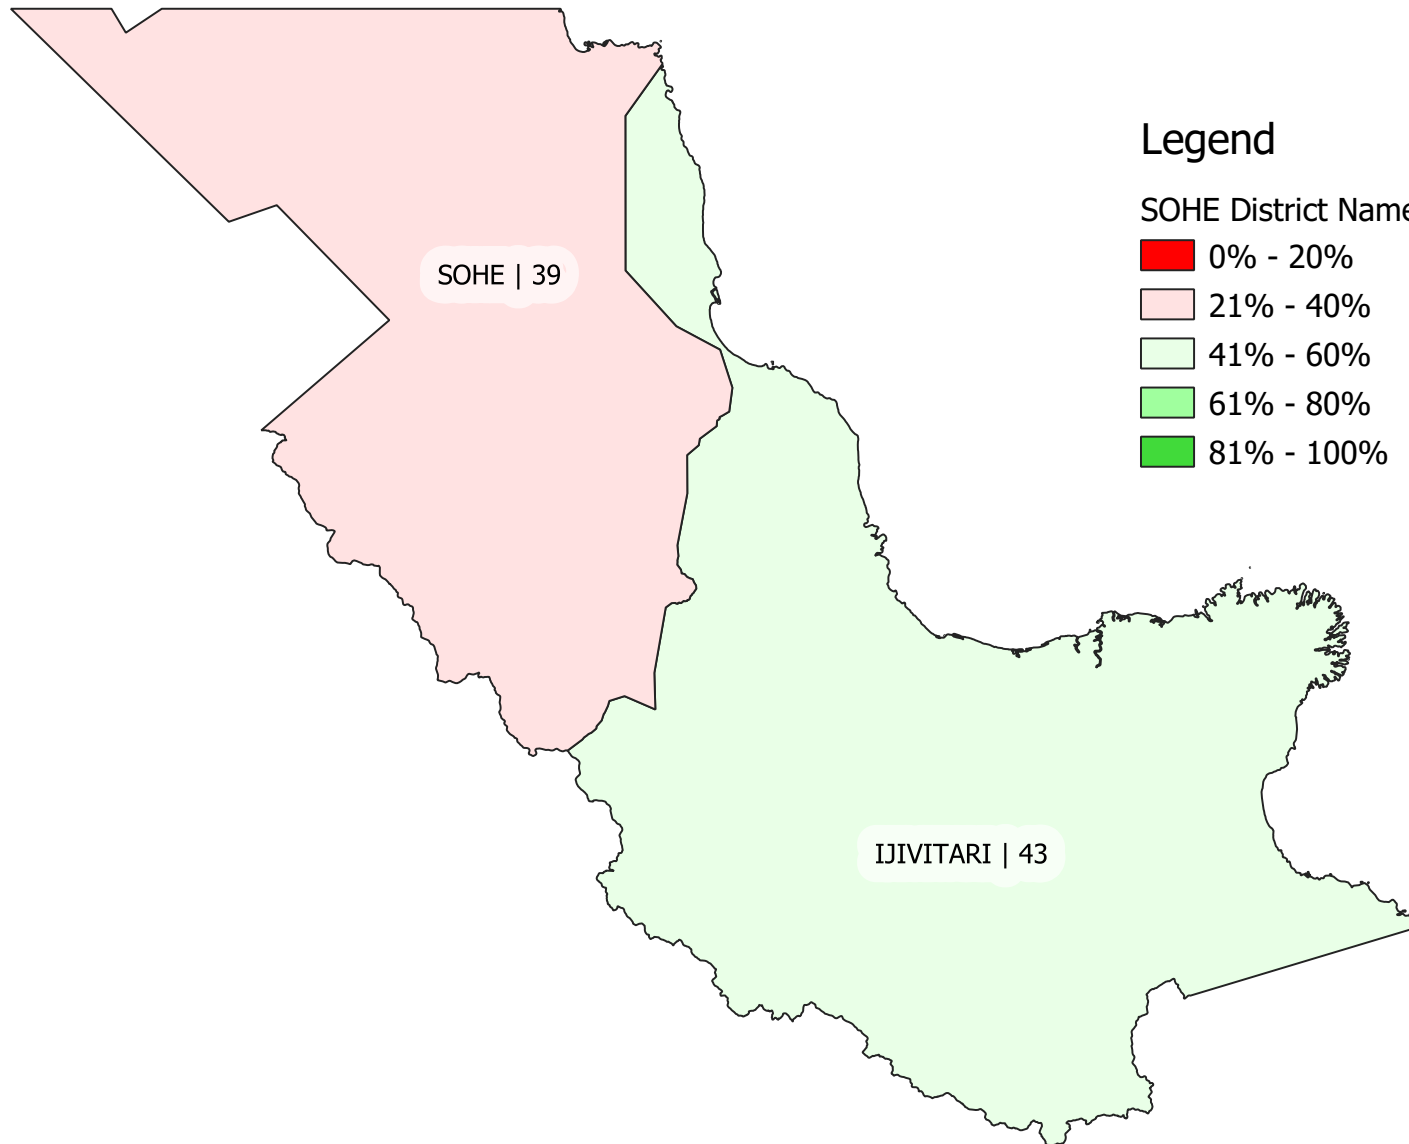

Universal Basic Education - Examination Pass Rate Districts of Northern Province 2019

Source: Magury, Key 2019 UBE Indicators for PNG's province and district profile
Spatial data compiled from PNG NSO census data