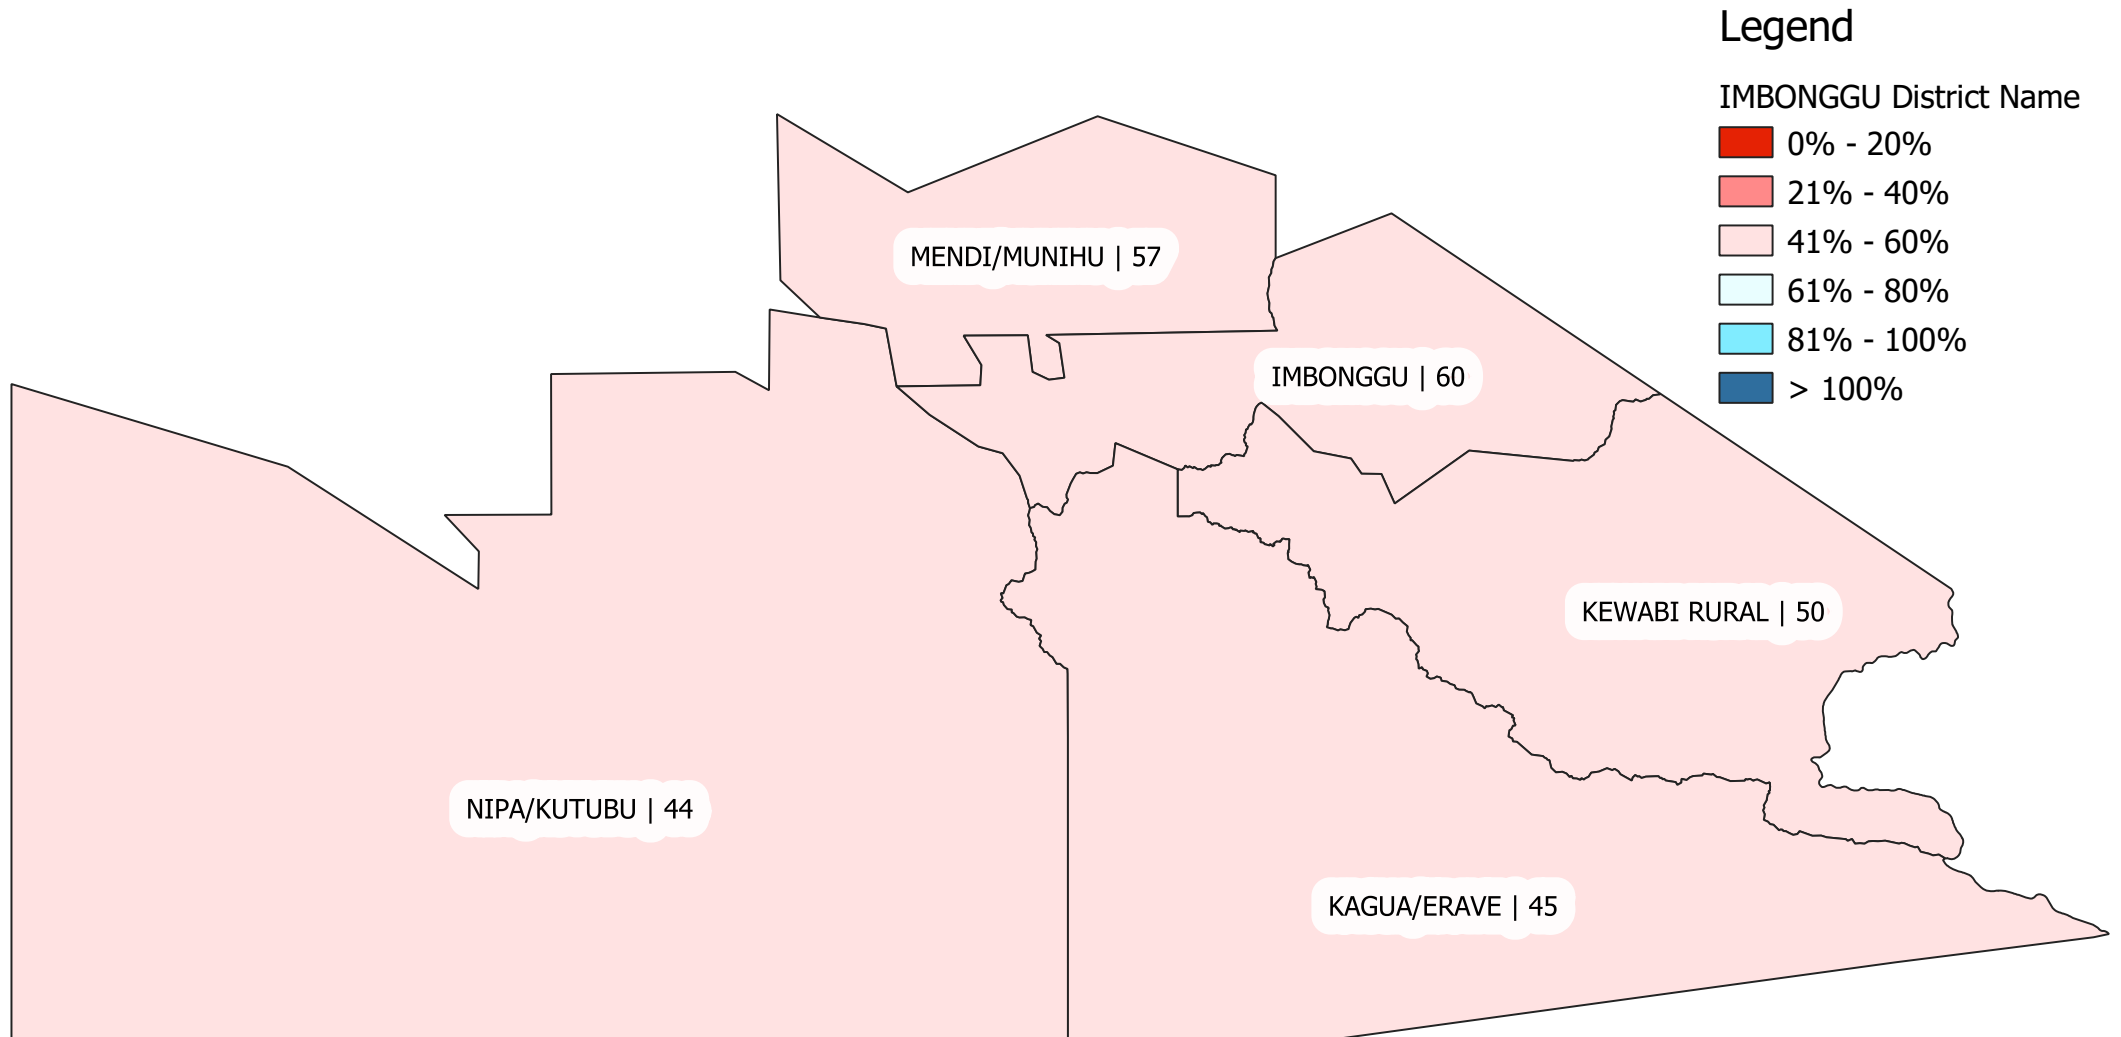

Universal Basic Education - Cohort Retention Rate Districts of Southern Highlands Province 2019

Source: Magury, Key 2019 UBE Indicators for PNG's province and district profile
Spatial data compiled from PNG NSO census data

Produced by PNG National Research Institute, 2021