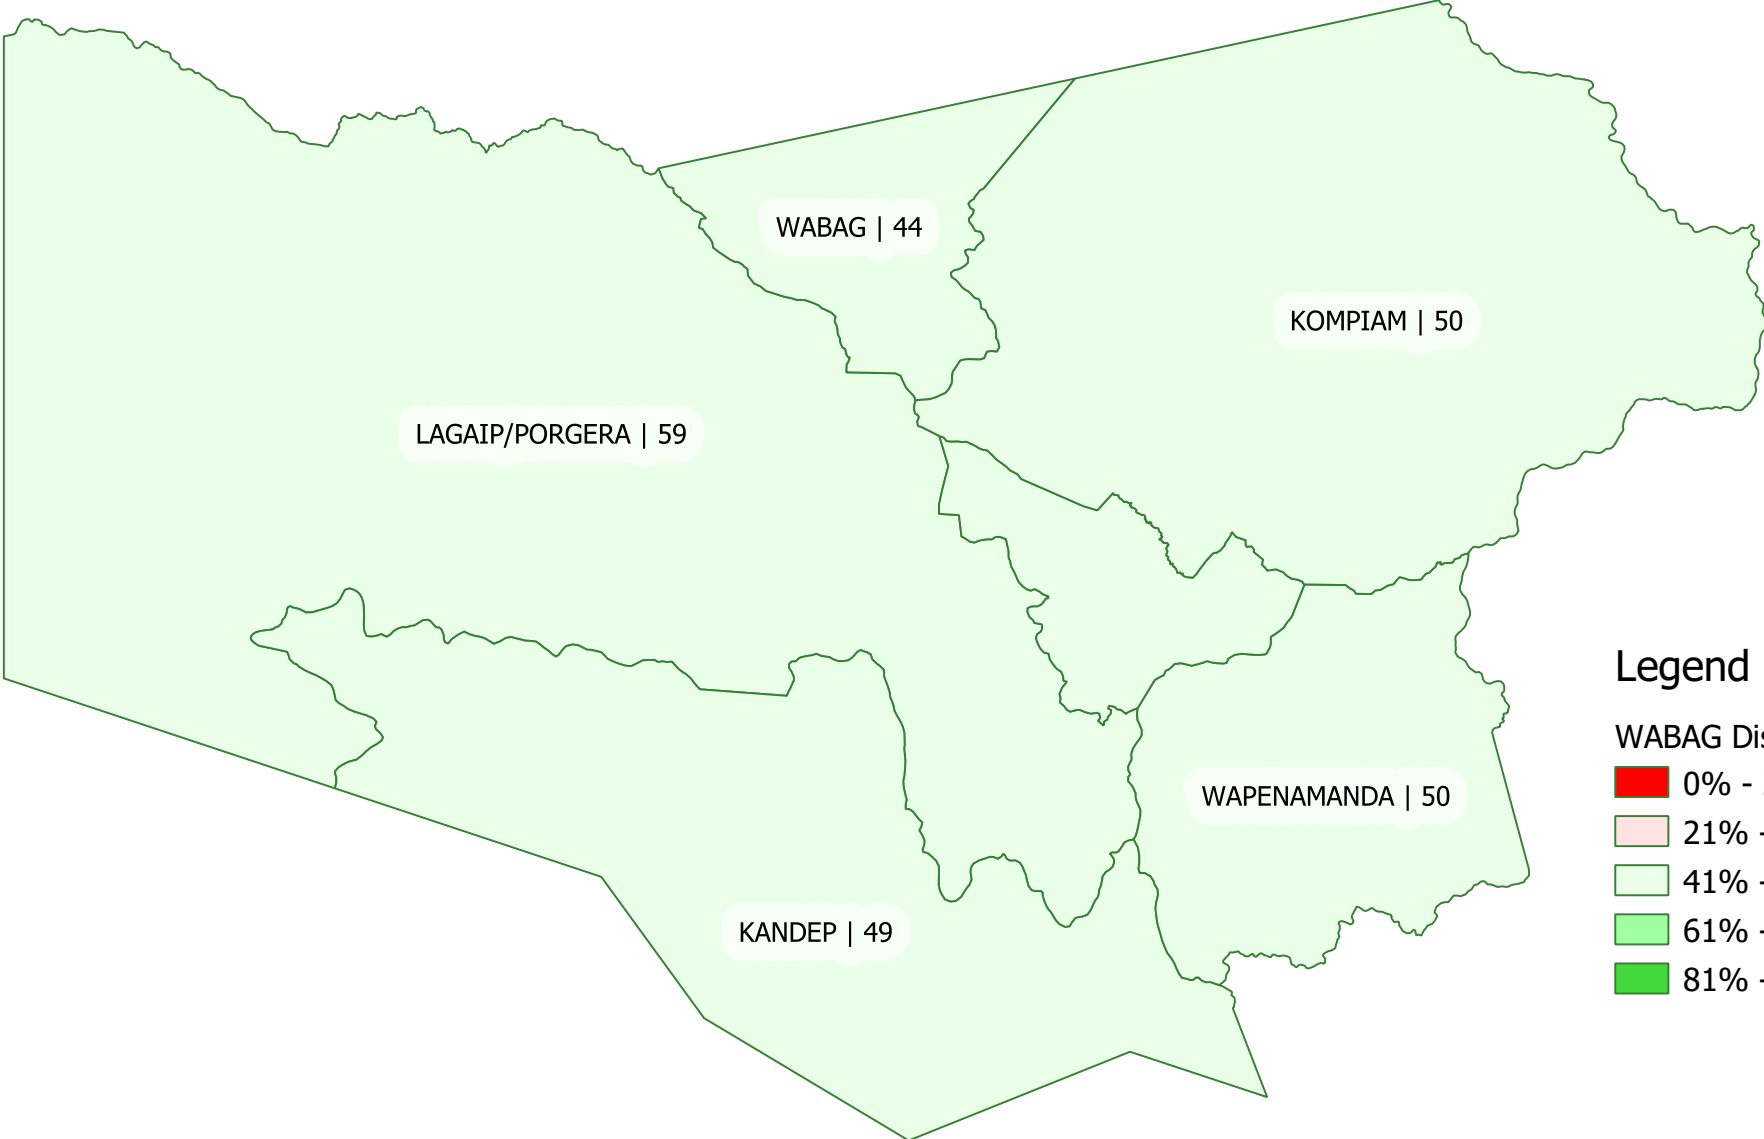

Universal Basic Education - Examination Pass Rate Districts of Enga Province 2019

Legend

- WABAG District Name
- 0% - 20%
 - 21% - 40%
 - 41% - 60%
 - 61% - 80%
 - 81% - 100%

Source: Magury, Key 2019 UBE Indicators for PNG's province and district profile
Spatial data compiled from PNG NSO census data