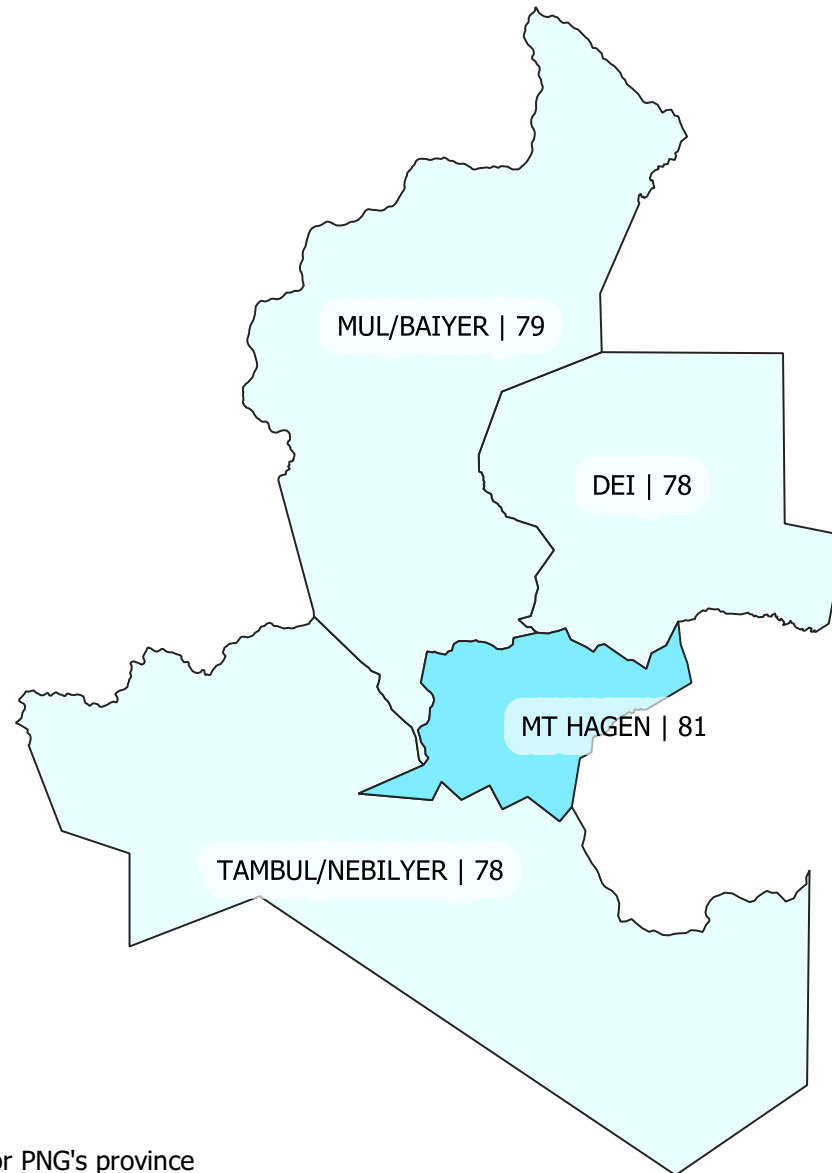

Universal Basic Education - Access Rate Districts of Western Highlands Province 2019

Legend

DEI District Name

Source: Magury, Key 2019 UBE Indicators for PNG's province and district profile
Spatial data compiled from PNG NSO census data

Produced by PNG National Research Institute, 2021