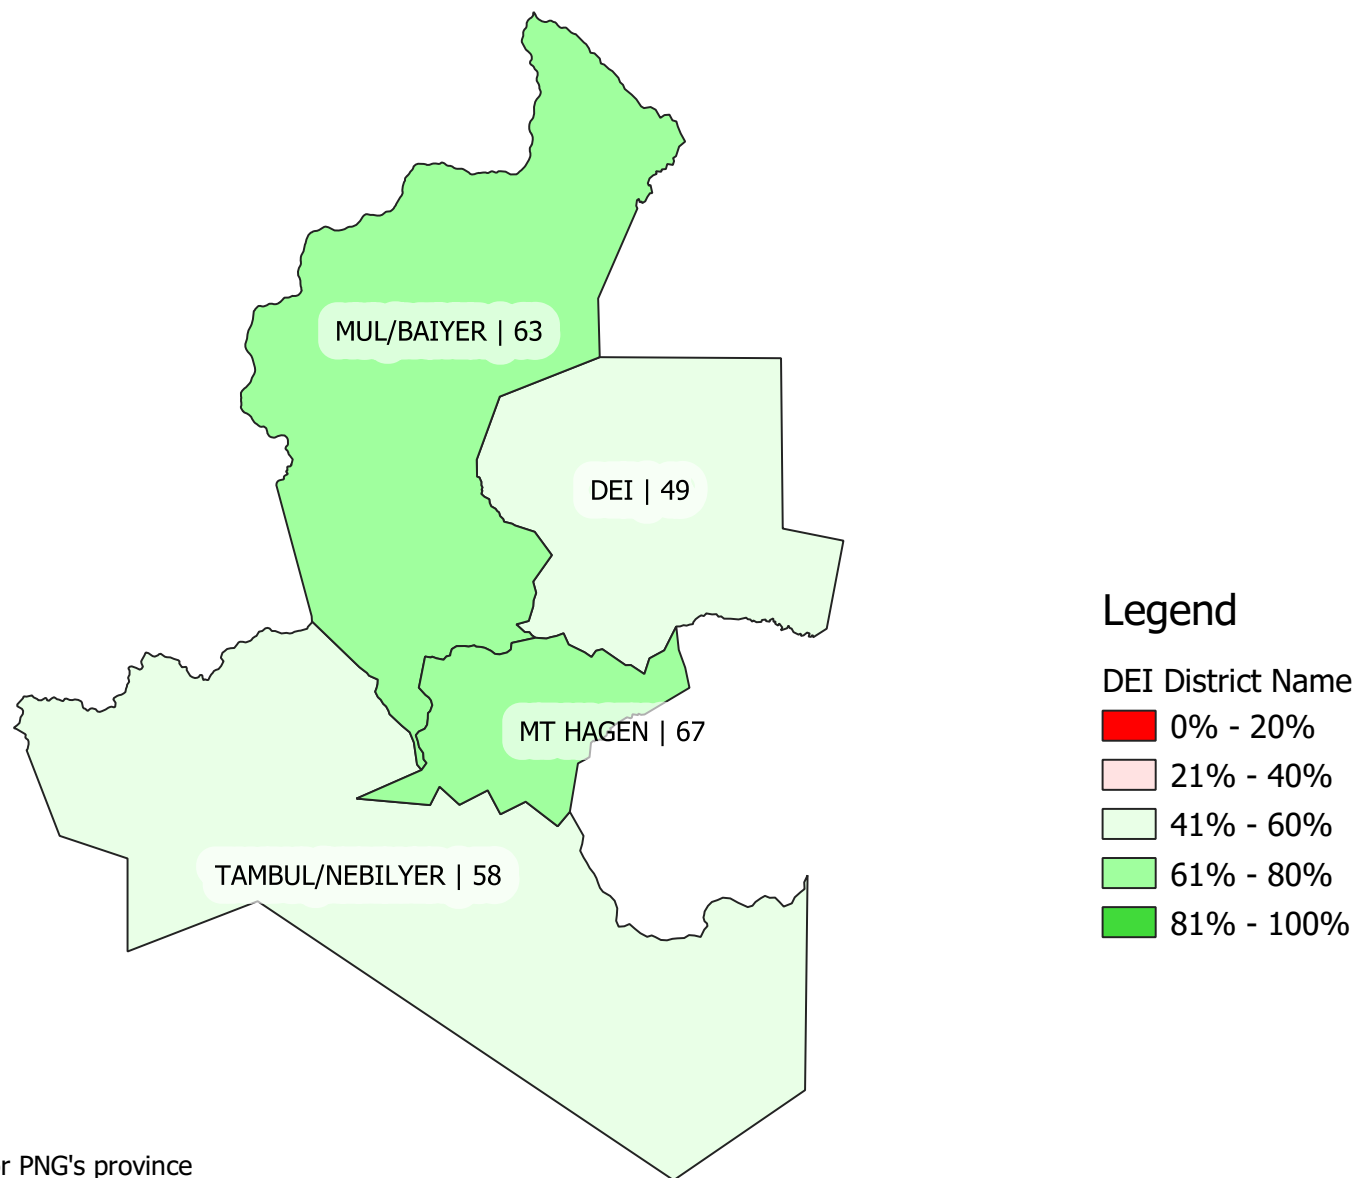

Universal Basic Education - Examination Pass Rate Districts of Western Highlands Province 2019

Source: Magury, Key 2019 UBE Indicators for PNG's province and district profile
Spatial data compiled from PNG NSO census data

Produced by PNG National Research Institute, 2021