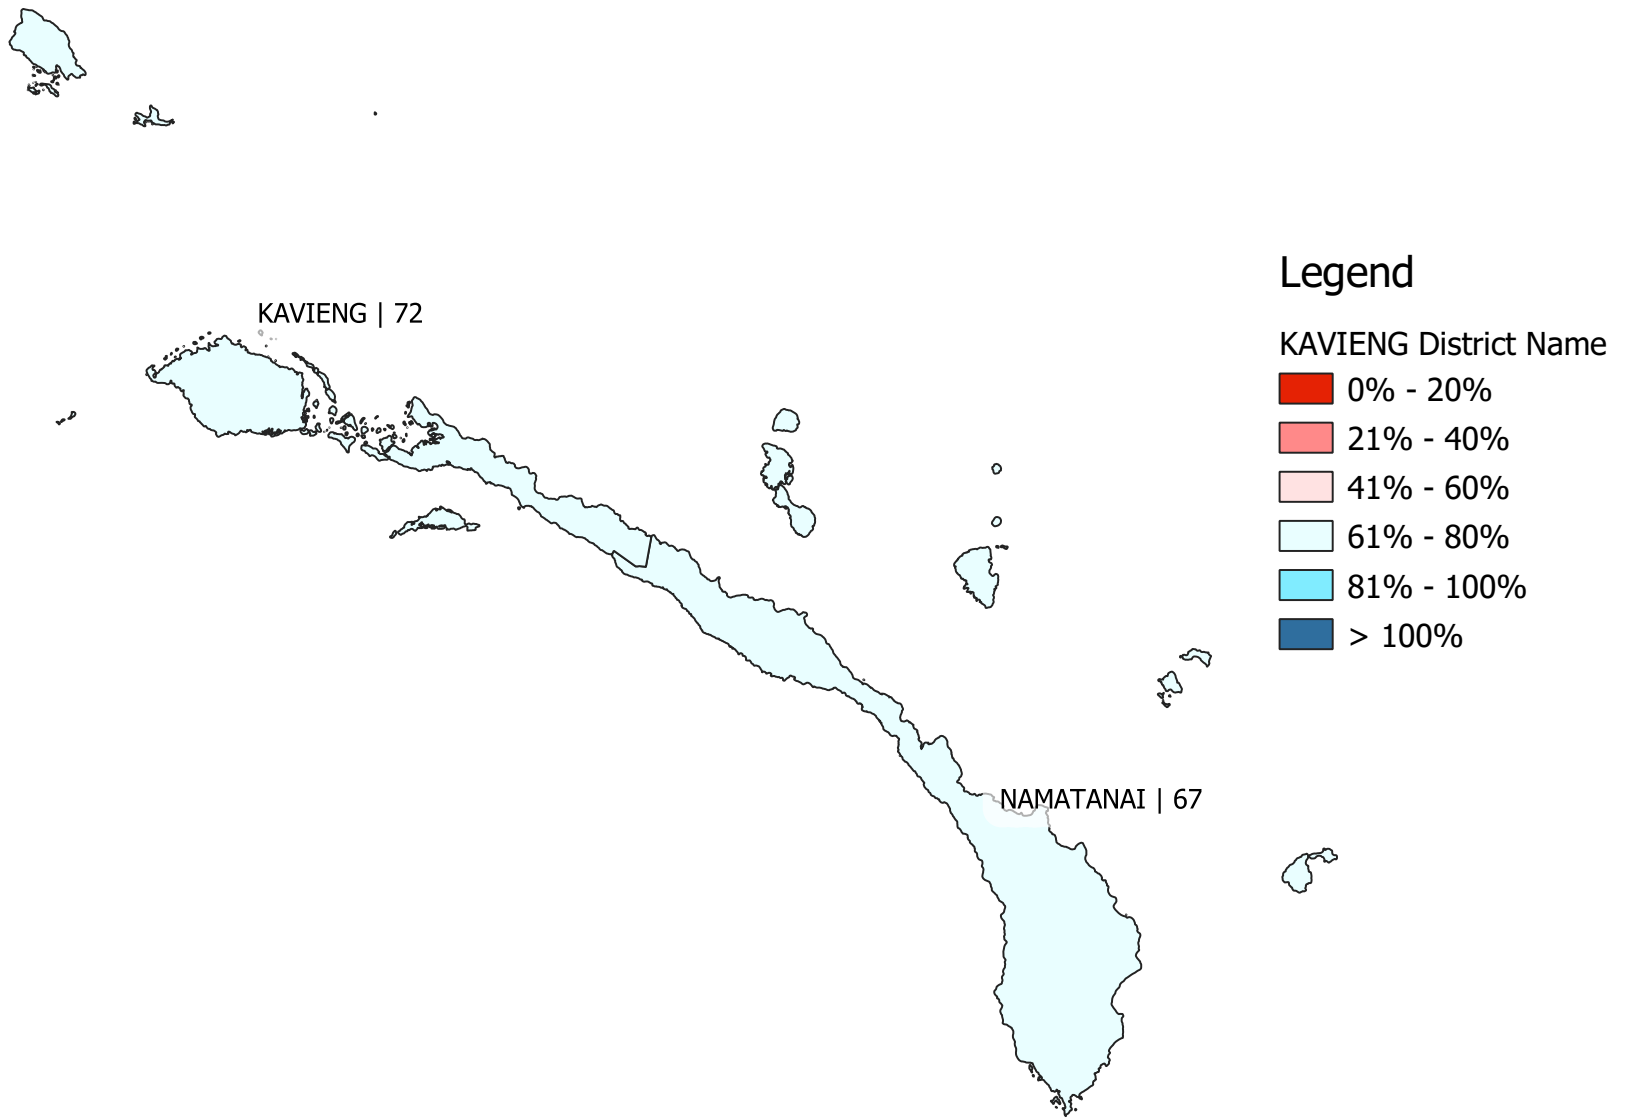

# Universal Basic Education - Cohort Retention Rate Districts of New Ireland Province 2019

Source: Magury, Key 2019 UBE Indicators for PNG's province and district profile  
Spatial data compiled from PNG NSO census data

Produced by PNG National Research Institute, 2021