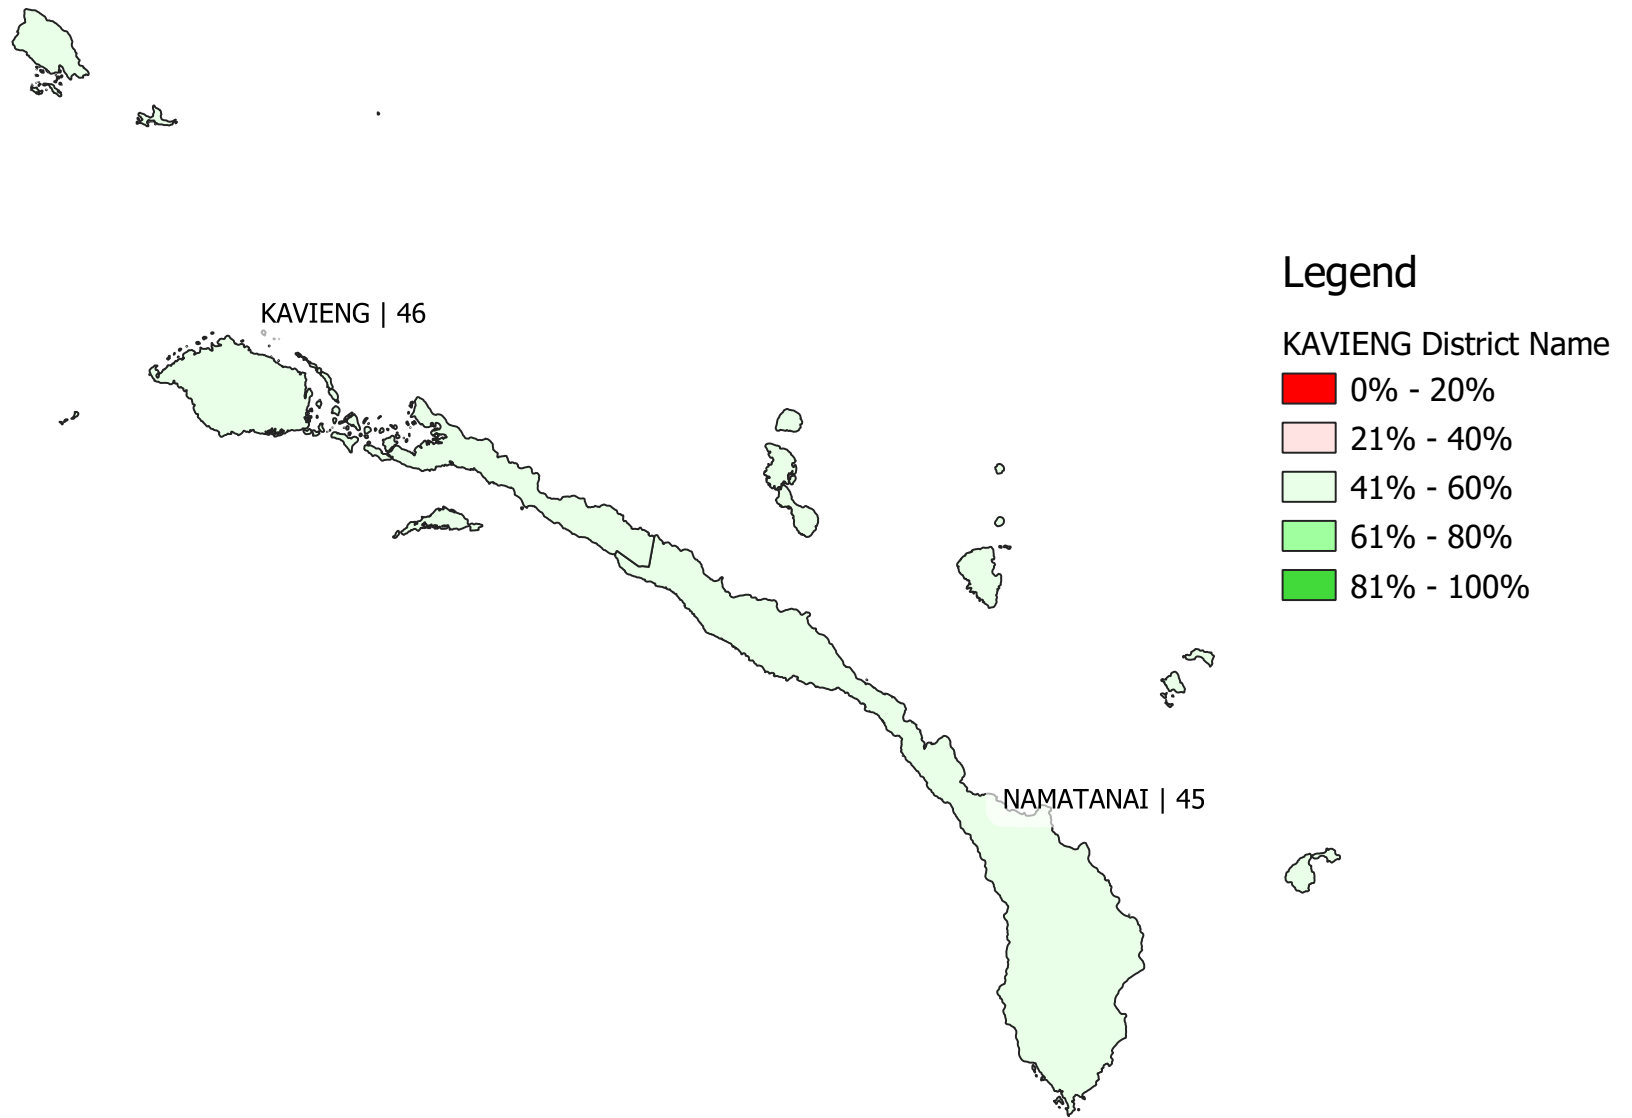

# Universal Basic Education - Examination Pass Rate Districts of New Ireland Province 2019

Source: Magury, Key 2019 UBE Indicators for PNG's province and district profile  
Spatial data compiled from PNG NSO census data

Produced by PNG National Research Institute, 2021