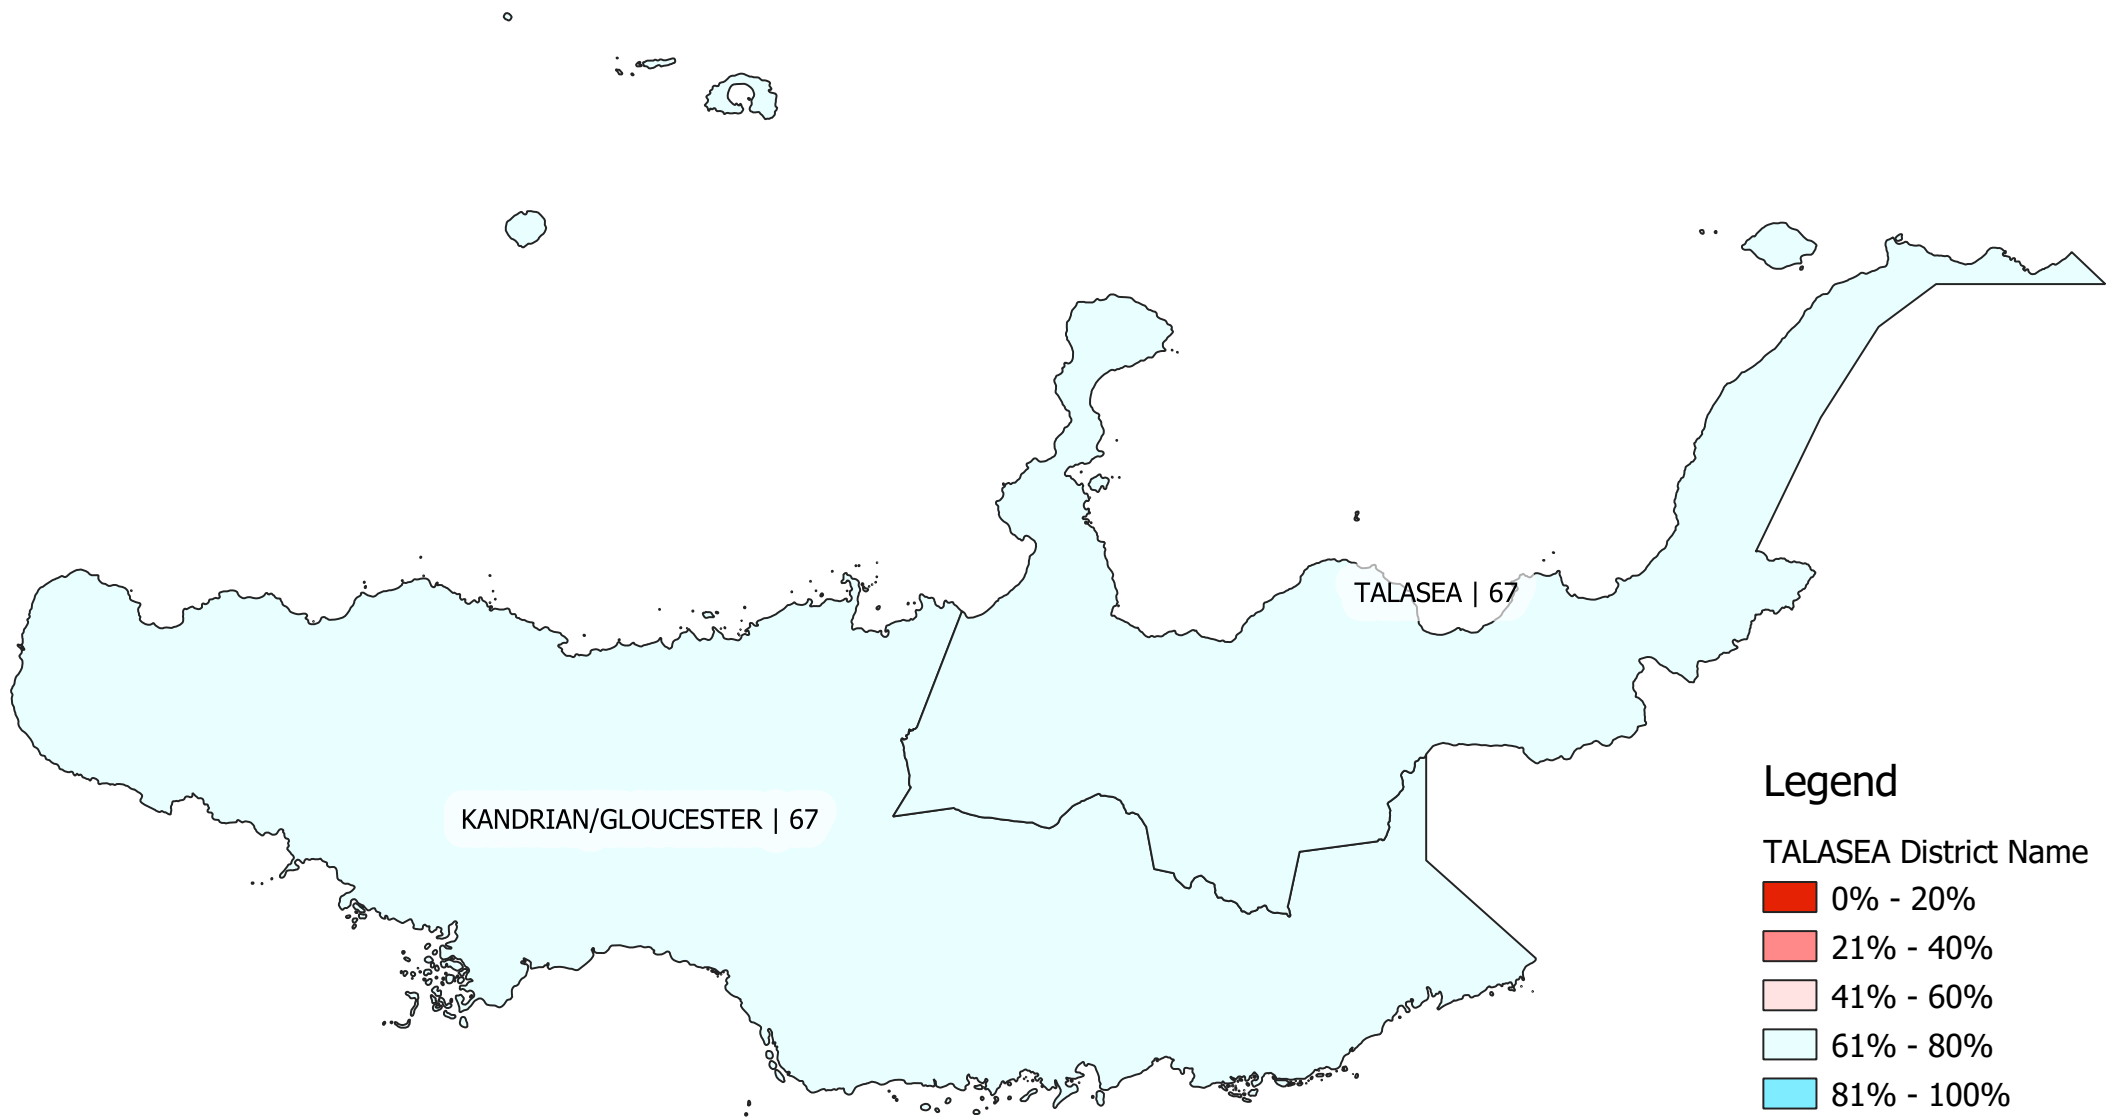

Universal Basic Education - Cohort Retention Rate Districts of West New Britain 2019

Source: Magury, Key 2019 UBE Indicators for PNG's province
and district profile
Spatial data compiled from PNG NSO census data