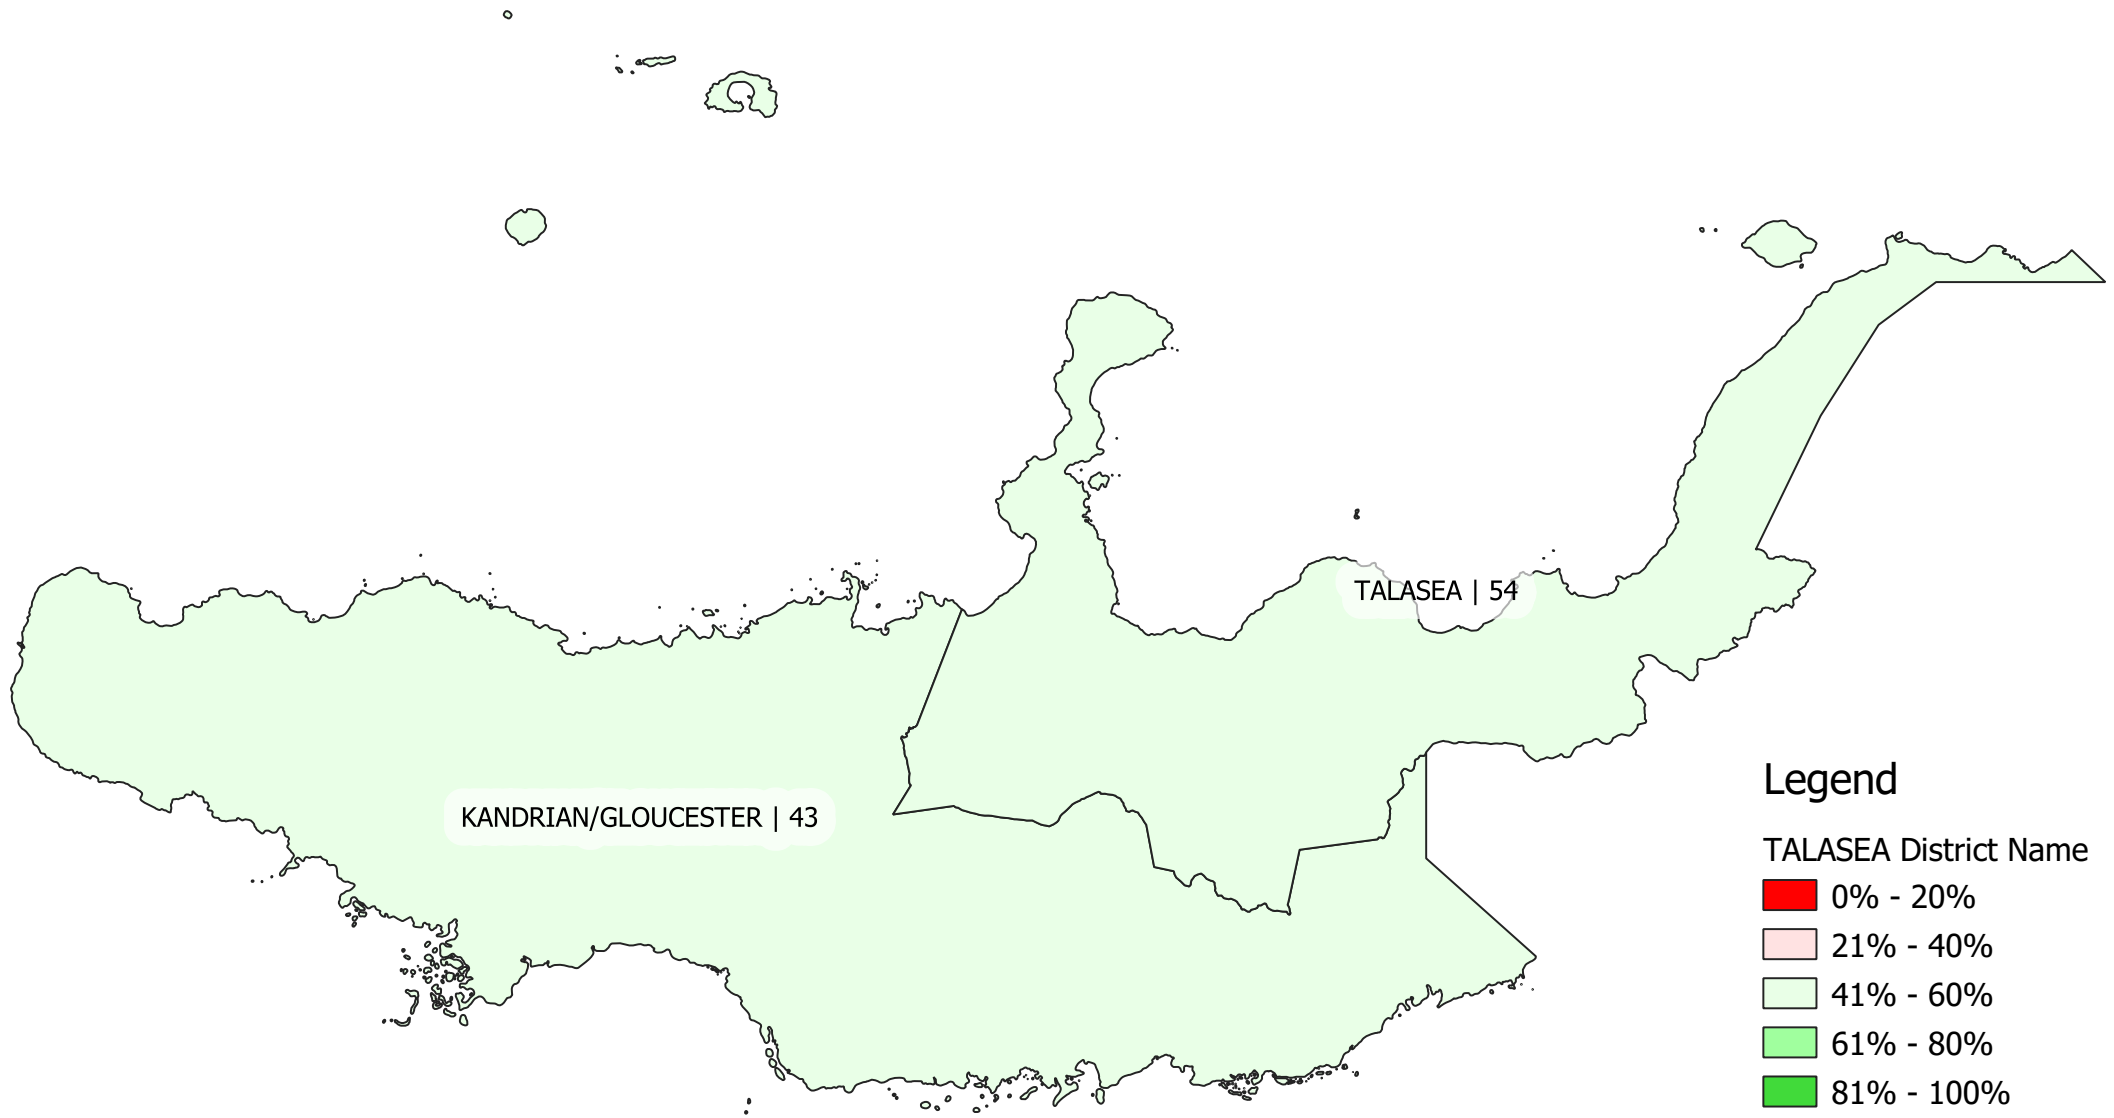

# Universal Basic Education - Examination Pass Rate Districts of West New Britain 2019

Source: Magury, Key 2019 UBE Indicators for PNG's province  
and district profile  
Spatial data compiled from PNG NSO census data