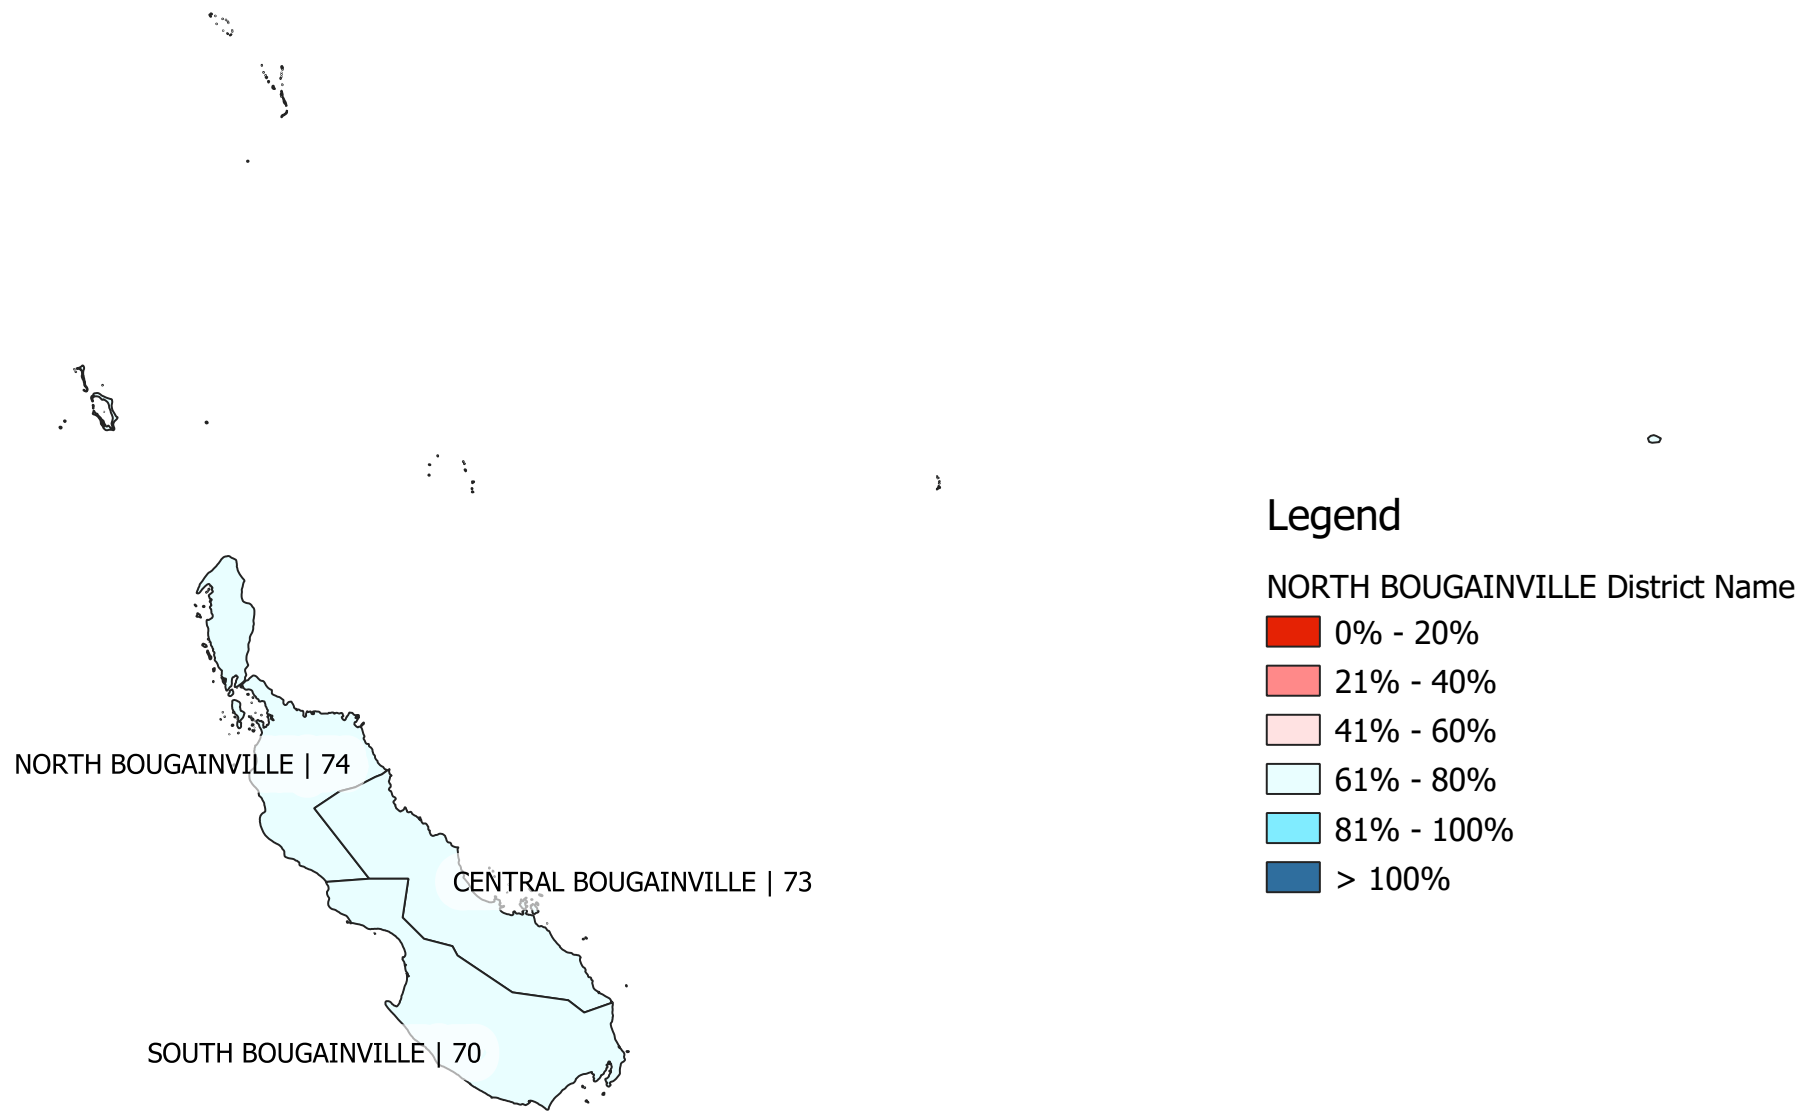

Universal Basic Education - Cohort Retention Rate Autonomous Region of Bougainville 2019

Source: Magury, Key 2019 UBE Indicators for PNG's province and district profile
Spatial data compiled from PNG NSO census data