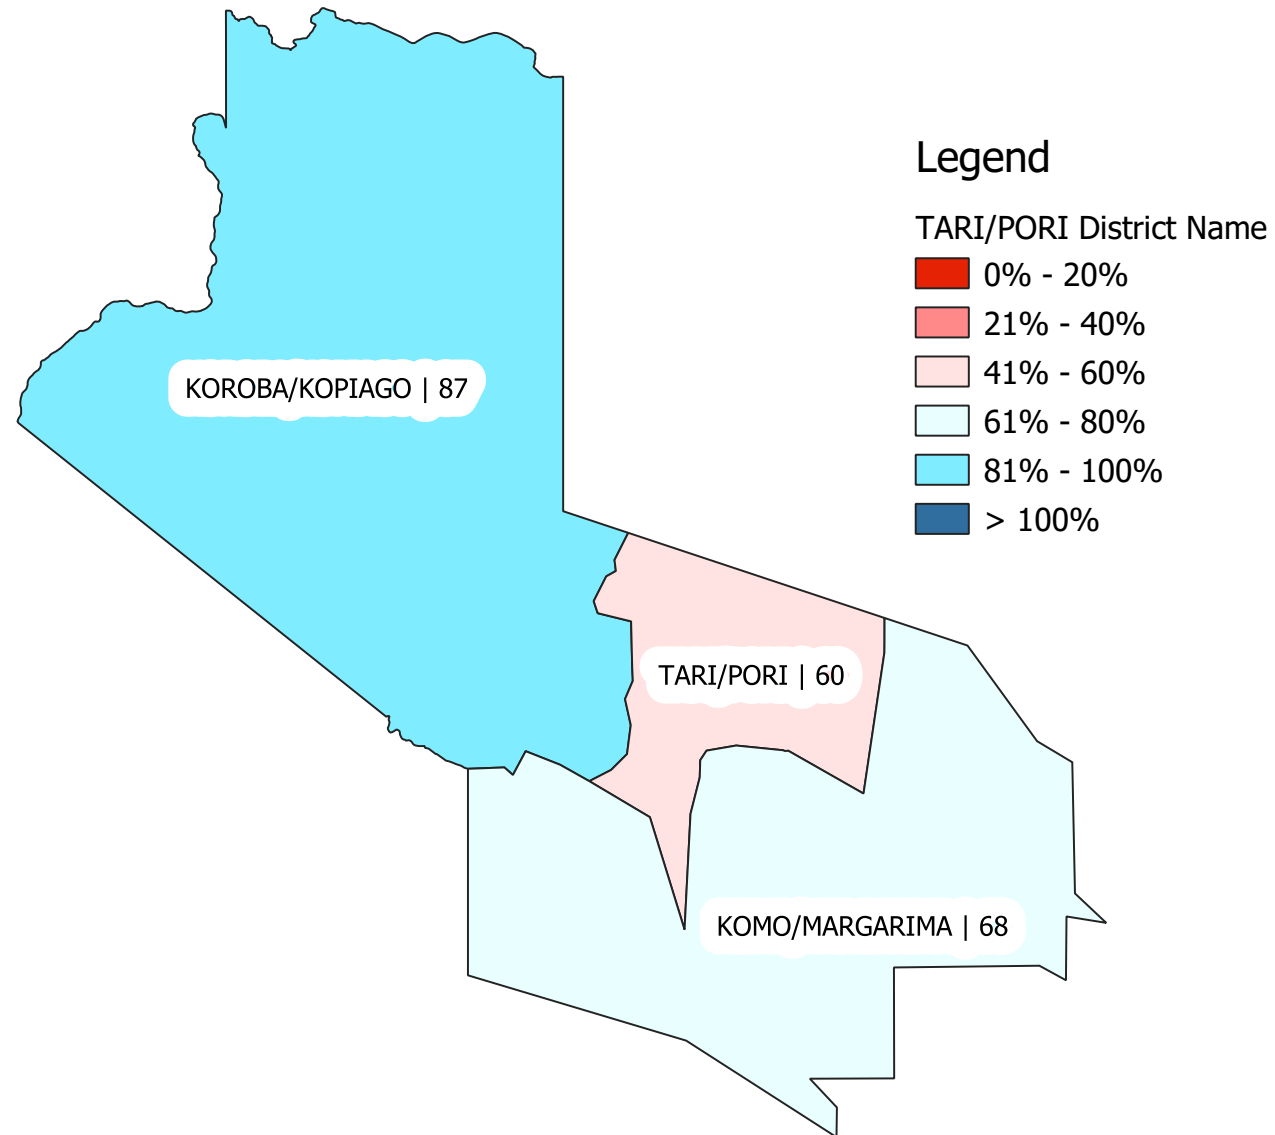

Universal Basic Education - Cohort Retention Rate Districts of Hela Province 2019

Source: Magury, Key 2019 UBE Indicators for PNG's province and district profile
Spatial data compiled from PNG NSO census data

Produced by PNG National Research Institute, 2021