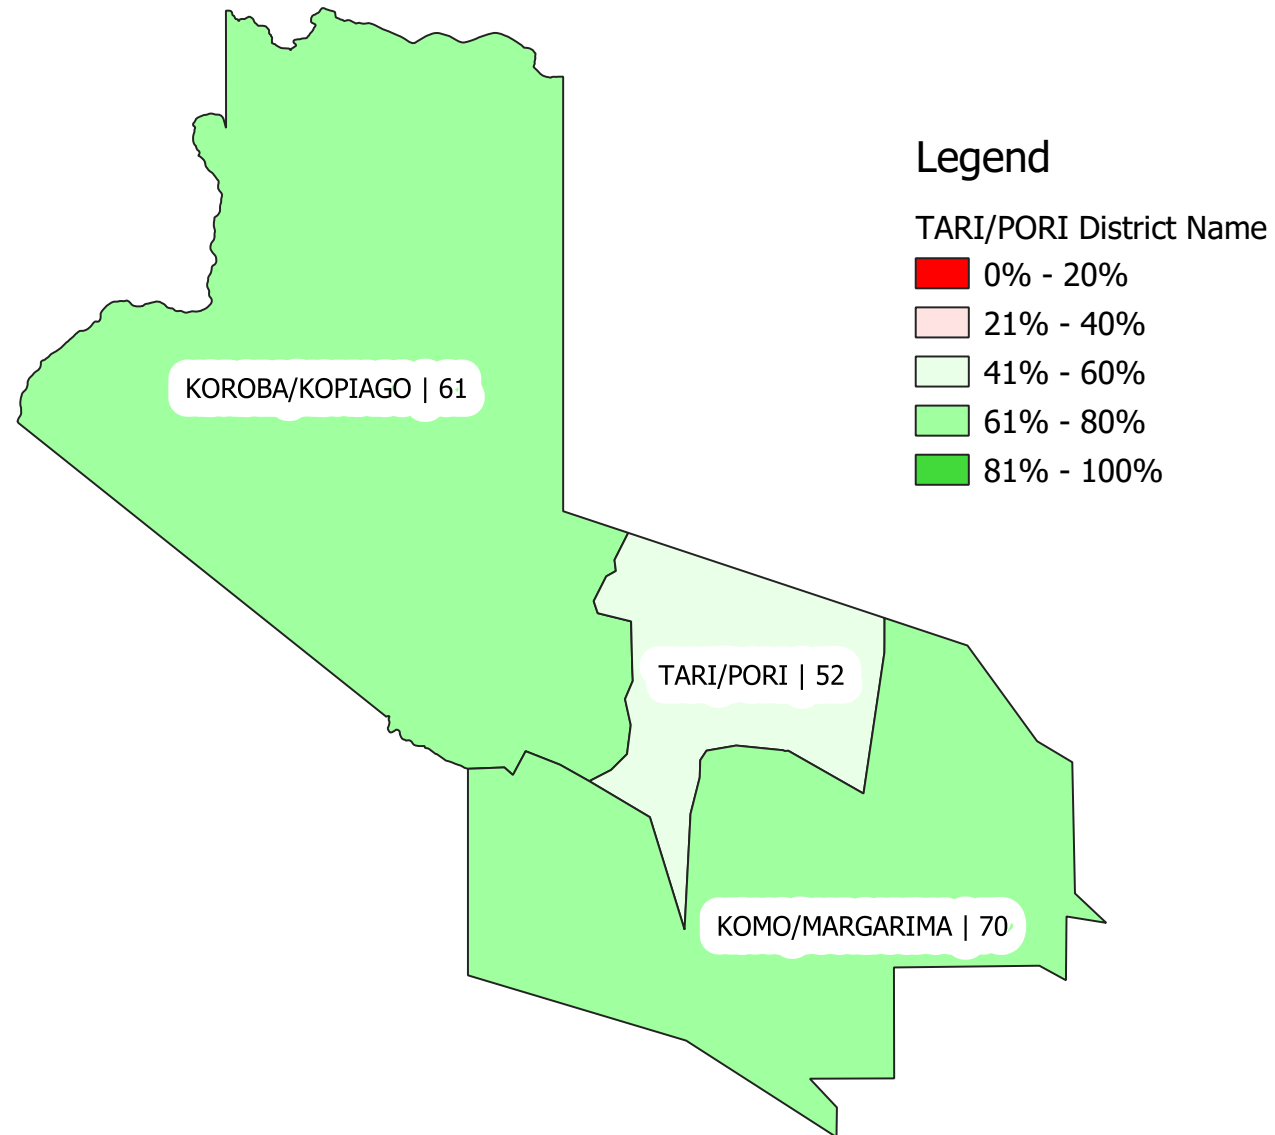

# Universal Basic Education - Examination Pass Rate Districts of Hela Province 2019

Source: Magury, Key 2019 UBE Indicators for PNG's province  
and district profile  
Spatial data compiled from PNG NSO census data

Produced by PNG National Research Institute, 2021